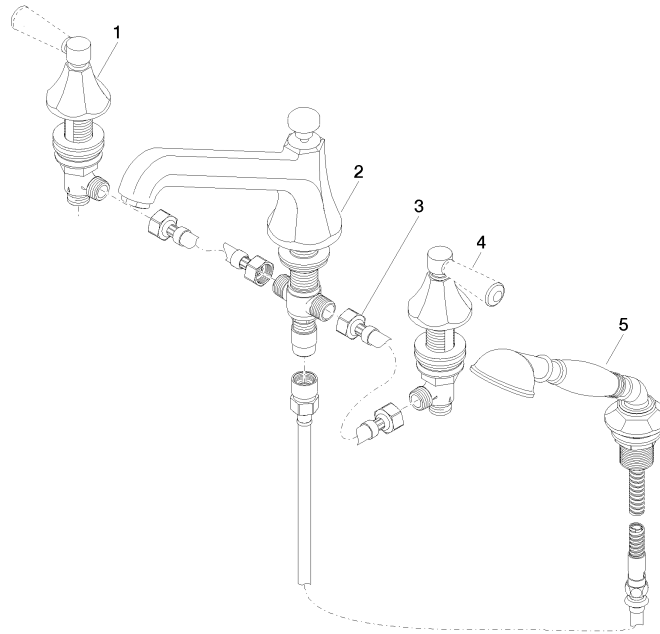

ST 030 100 3370

- spout: circular, air-enriched flow
- max. spout flow rate 23 l/min
- Hand shower: COMPACT RAIN, max. flow rate 6.8 l/min (at 3 bar)
- complete hand shower set with anti-scale system
- 225mm projection
- automatic bath/shower diverter
- height of mixer 185 mm
- height up to aerator 140 mm
- hole diameter valve 32 mm
- hole diameter spout 32 mm
- hole diameter for complete hand shower set 32 mm
- rosette for spout Ø 70mm
- rosette for complete hand shower set Ø 60mm
- rosette for deck valve Ø 60mm
- metal shower hose 1750mm with integrated anti-twist protection

ST 030 100 3370

- 225mm projection
- complete hand shower set: normal flow
- spout: circular, air-enriched flow
- complete hand shower set with anti-scale system
- automatic bath/shower diverter
- height of mixer 185 mm
- height up to aerator 140 mm
- hole diameter valve 32 mm
- hole diameter spout 32 mm
- hole diameter for complete hand shower set 32 mm
- rosette for spout Ø 70mm
- rosette for complete hand shower set Ø 60mm
- rosette for deck valve Ø 60mm
- metal shower hose 1750mm with integrated anti-twist protection
- max. spout flow rate 23 l/min
- max. flow for complete hand shower set 6.8 l/min

Recommended miscellaneous

Perfecto installation kit - 12 614 970 90

ST 030 100 3370

mm [inches]
1:10

Flow rate chart

Certificates

LGA_8028.

Belgaqua_21-380-
27_4.

ST 030 100 3370

Spare parts list

No.	Item Number	Name	Quantity used	Delivery time
1	20 000 370-08	side panel	1	60
2	13 502 380-08	spout	1	60
3	12 502 970 90	High pressure hose 1/2" x 1/2" x 400 mm -	2	2
4	20 000 371-08	side panel	1	60
5	27 703 370-08	shower set	1	60