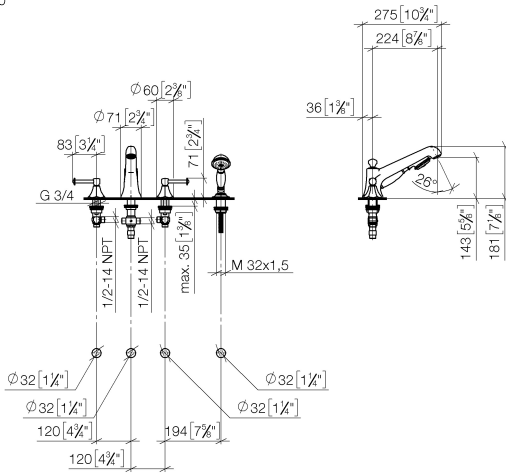

ST 030 100 3370

- spout: circular, air-enriched flow
- max. spout flow rate 23 l/min
- Hand shower: COMPACT RAIN, max. flow rate 6.8 l/min (at 3 bar)
- complete hand shower set with anti-scale system
- 225mm projection
- automatic bath/shower diverter
- height of mixer 185 mm
- height up to aerator 140 mm
- hole diameter valve 32 mm
- hole diameter spout 32 mm
- hole diameter for complete hand shower set 32 mm
- rosette for spout Ø 70mm
- rosette for complete hand shower set Ø 60mm
- rosette for deck valve Ø 60mm
- metal shower hose 1750mm with integrated anti-twist protection

ST 030 100 3370

- 225mm projection
- complete hand shower set: normal flow
- spout: circular, air-enriched flow
- complete hand shower set with anti-scale system
- automatic bath/shower diverter
- height of mixer 185 mm
- height up to aerator 140 mm
- hole diameter valve 32 mm
- hole diameter spout 32 mm
- hole diameter for complete hand shower set 32 mm
- rosette for spout Ø 70mm
- rosette for complete hand shower set Ø 60mm
- rosette for deck valve Ø 60mm
- metal shower hose 1750mm with integrated anti-twist protection
- max. spout flow rate 23 l/min
- max. flow for complete hand shower set 6.8 l/min

Recommended miscellaneous

Perfecto installation kit - 12 614 970 90

ST 030 100 3370

mm [inches]
1:10

Flow rate chart

Certificates

LGA_8028.

Belgaqua_21-380-
27_4.

ST 030 100 3370

Spare parts list

No.	Item Number	Name	Quantity used	Delivery time
1	20 000 370-08	side panel	1	60
2	13 502 380-08	spout	1	60
3	12 502 970 90	High pressure hose 1/2" x 1/2" x 400 mm -	2	2
4	20 000 371-08	side panel	1	60
5	27 703 370-08	shower set	1	60